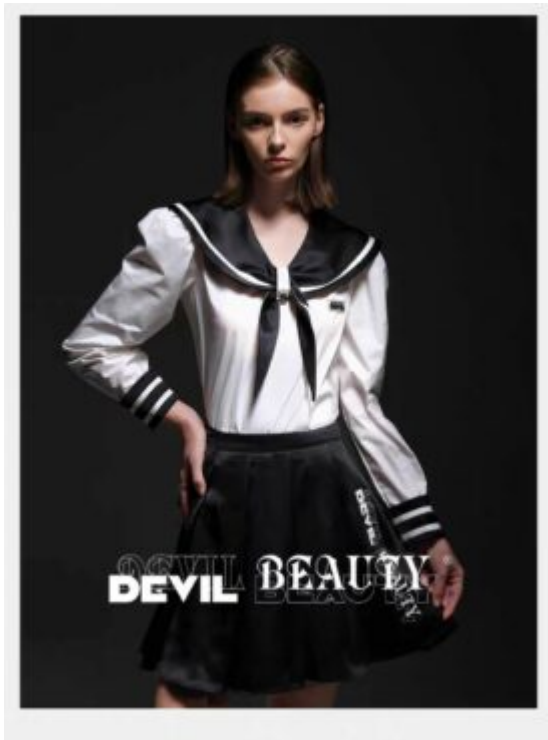

TRUE MODELS

Olivia Kozak

178.5 | 81 / 58.5 / 88 / 40 | Dark Blond / Blue

TRUE MODELS

Olivia Kozak

178.5 | 81 / 58.5 / 88 / 40 | Dark Blond / Blue

TRUE MODELS

28 | **DEVIL BEAUTY** | 12.12.2021

Olivia Kozak

178.5 | 81 / 58.5 / 88 / 40 | Dark Blond / Blue

TRUE MODELS

Olivia Kozak

178.5 | 81 / 58.5 / 88 / 40 | Dark Blond / Blue

TRUE MODELS

Olivia Kozak

178.5 | 81 / 58.5 / 88 / 40 | Dark Blond / Blue