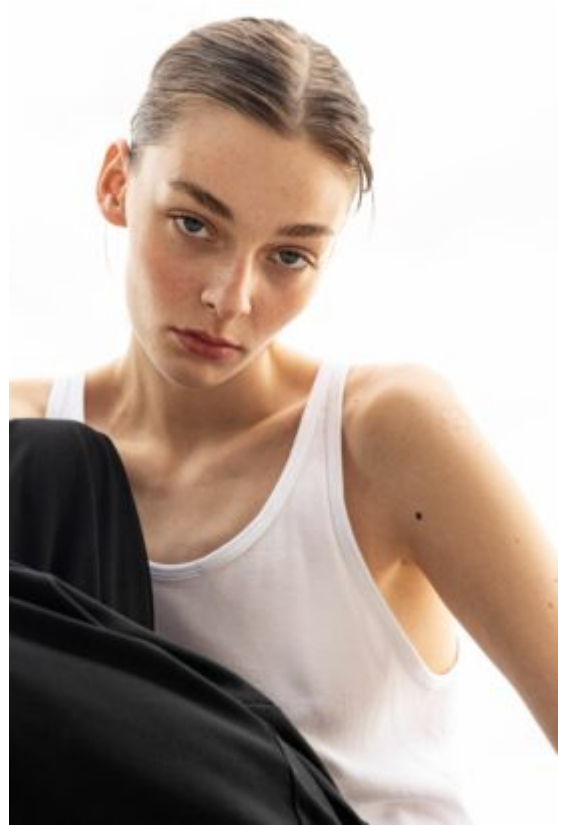

TRUE MODELS

Olivia Kozak

178.5 | 81 / 58.5 / 88 / 40 | Dark Blond / Blue

TRUE MODELS

Olivia Kozak

178.5 | 81 / 58.5 / 88 / 40 | Dark Blond / Blue

TRUE MODELS

28 | **DEVIL BEAUTY** | 12.12.2021

Olivia Kozak

178.5 | 81 / 58.5 / 88 / 40 | Dark Blond / Blue

TRUE MODELS

Olivia Kozak

178.5 | 81 / 58.5 / 88 / 40 | Dark Blond / Blue

TRUE MODELS

Olivia Kozak

178.5 | 81 / 58.5 / 88 / 40 | Dark Blond / Blue

TRUE MODELS

Olivia Kozak

178.5 | 81 / 58.5 / 88 / 40 | Dark Blond / Blue

TRUE MODELS

Olivia Kozak

178.5 | 81 / 58.5 / 88 / 40 | Dark Blond / Blue

TRUE MODELS

Olivia Kozak