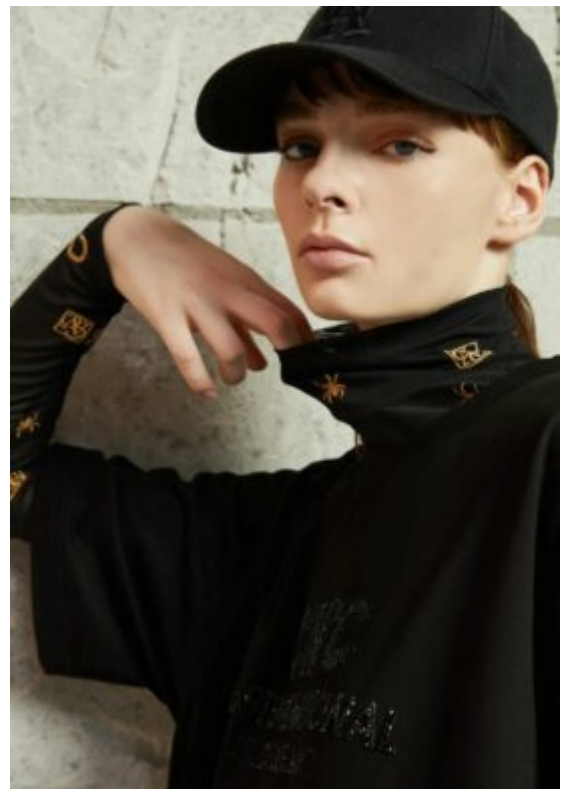

TRUE MODELS

178.5 | 81 / 58.5 / 88 / 40 | Dark Blond / Blue