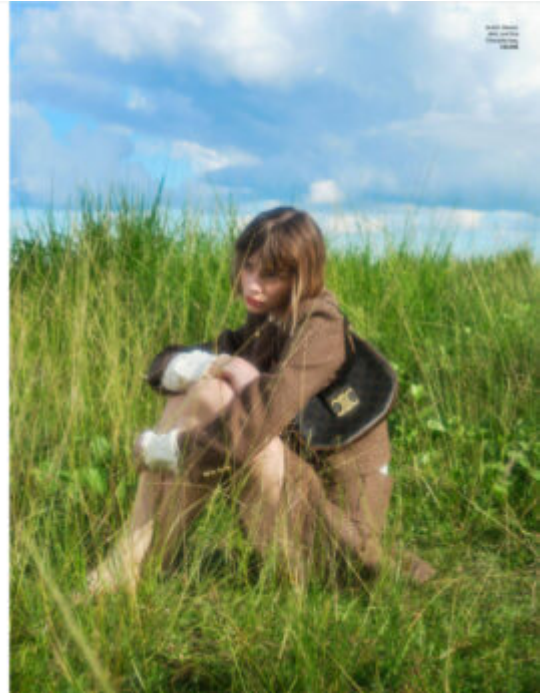

TRUE MODELS

Olivia Kozak

178.5 | 81 / 58.5 / 88 / 40 | Dark Blond / Blue

TRUE MODELS

Olivia Kozak

178.5 | 81 / 58.5 / 88 / 40 | Dark Blond / Blue

TRUE MODELS

28 | **DEVIL BEAUTY** | 12.12.2021

Olivia Kozak

178.5 | 81 / 58.5 / 88 / 40 | Dark Blond / Blue

TRUE MODELS

Olivia Kozak

178.5 | 81 / 58.5 / 88 / 40 | Dark Blond / Blue

TRUE MODELS

Olivia Kozak

178.5 | 81 / 58.5 / 88 / 40 | Dark Blond / Blue