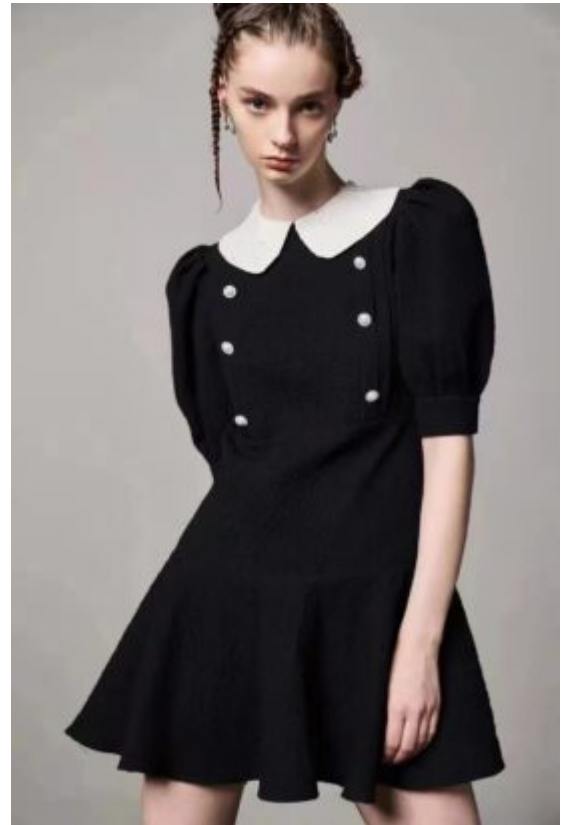

TRUE MODELS

Olivia Kozak

178.5 | 81 / 58.5 / 88 / 40 | Dark Blond / Blue

TRUE MODELS

Olivia Kozak

178.5 | 81 / 58.5 / 88 / 40 | Dark Blond / Blue

TRUE MODELS

28 | **DEVIL BEAUTY** | 12.12.2021

Olivia Kozak

178.5 | 81 / 58.5 / 88 / 40 | Dark Blond / Blue

TRUE MODELS

Olivia Kozak

178.5 | 81 / 58.5 / 88 / 40 | Dark Blond / Blue

TRUE MODELS

Olivia Kozak

178.5 | 81 / 58.5 / 88 / 40 | Dark Blond / Blue

TRUE MODELS

Olivia Kozak

178.5 | 81 / 58.5 / 88 / 40 | Dark Blond / Blue

TRUE MODELS

Olivia Kozak

178.5 | 81 / 58.5 / 88 / 40 | Dark Blond / Blue

TRUE MODELS

Olivia Kozak