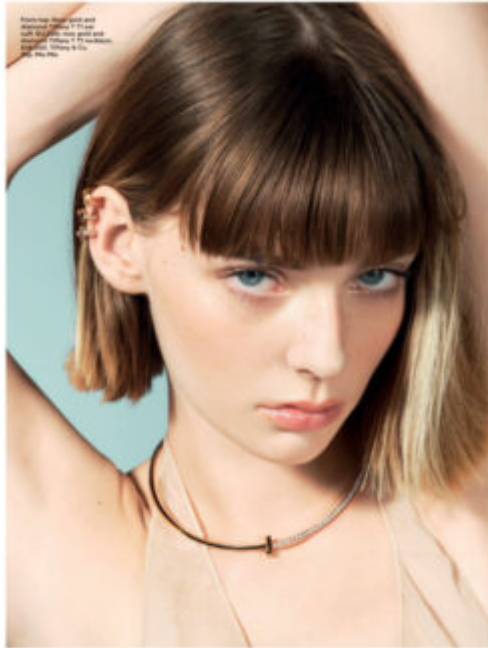

TRUE MODELS

Olivia Kozak

178.5 | 81 / 58.5 / 88 / 40 | Dark Blond / Blue

TRUE MODELS

Olivia Kozak

178.5 | 81 / 58.5 / 88 / 40 | Dark Blond / Blue

TRUE MODELS

28 | **DEVIL BEAUTY** | 12.12.2021

Olivia Kozak

178.5 | 81 / 58.5 / 88 / 40 | Dark Blond / Blue

TRUE MODELS

Olivia Kozak

178.5 | 81 / 58.5 / 88 / 40 | Dark Blond / Blue

TRUE MODELS

Olivia Kozak

178.5 | 81 / 58.5 / 88 / 40 | Dark Blond / Blue

TRUE MODELS

Olivia Kozak

178.5 | 81 / 58.5 / 88 / 40 | Dark Blond / Blue

TRUE MODELS

Olivia Kozak

178.5 | 81 / 58.5 / 88 / 40 | Dark Blond / Blue

TRUE MODELS

Olivia Kozak