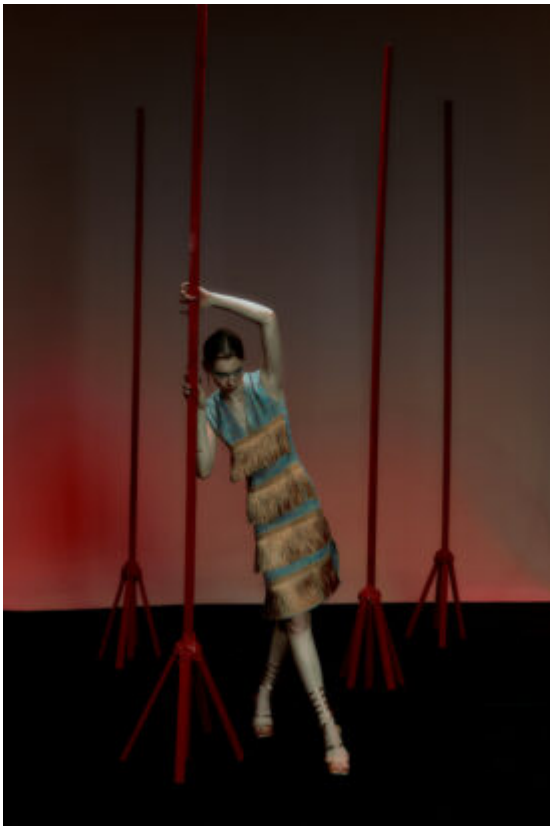

TRUE MODELS

Olivia Kozak

178.5 | 81 / 58.5 / 88 / 40 | Dark Blond / Blue

TRUE MODELS

Olivia Kozak

178.5 | 81 / 58.5 / 88 / 40 | Dark Blond / Blue

TRUE MODELS

28 | **DEVIL BEAUTY** | 12.12.2021

Olivia Kozak

178.5 | 81 / 58.5 / 88 / 40 | Dark Blond / Blue

TRUE MODELS

Olivia Kozak

178.5 | 81 / 58.5 / 88 / 40 | Dark Blond / Blue

TRUE MODELS

Olivia Kozak

178.5 | 81 / 58.5 / 88 / 40 | Dark Blond / Blue

TRUE MODELS

Olivia Kozak

178.5 | 81 / 58.5 / 88 / 40 | Dark Blond / Blue

TRUE MODELS

Olivia Kozak

178.5 | 81 / 58.5 / 88 / 40 | Dark Blond / Blue

TRUE MODELS

Olivia Kozak